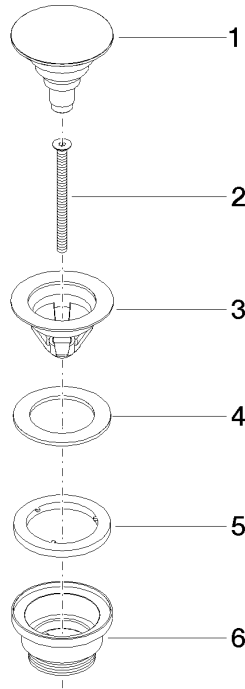

Basin Waste with push fastening 1 1/4" - Brushed Bronze

IMO

10 125 970

Fits: IMO, LULU, MADISON, MEM, TARA,
CL.1, LISSÉ, VAIA, META, CYO

	Brushed Bronze	10 125 970-42
	Chrome	10 125 970-00
	Brushed Platinum	10 125 970-06
	Platinum	10 125 970-08
	Durabass (23kt Gold)	10 125 970-09
	Dark Chrome	10 125 970-19
	Light Gold	10 125 970-26
	Brushed Light Gold	10 125 970-27
	Brushed Durabass (23kt Gold)	10 125 970-28
	Matte Black	10 125 970-33
	Platinum / Brushed Platinum	10 125 970-36
	Durabass / Brushed Durabass (23kt Gold)	10 125 970-38
	Brushed Champagne (22kt Gold)	10 125 970-46
	Champagne (22kt Gold)	10 125 970-47
	Brushed Chrome	10 125 970-93
	Brushed Dark Platinum	10 125 970-99

Basin Waste with push fastening 1 1/4" - Brushed Bronze

IMO

10 125 970

Only suitable for basins with an overflow.

10 125 970

mm [inches]

10 125 970

Parts for other finishes can be found here: [Chrome](#)

Spare parts list

No.	Item Number	Name	Quantity used	Delivery time
1	04 31 20 096 00-42	plug	1	-
Spare part can no longer be ordered, please order the replacement item				
2	09 30 30 179 90	screw	1	2
3	09 11 01 038-42	cup	1	60
4	09 14 05 061 90	seal	1	2
5	09 14 03 153 90	seal	1	2
6	09 11 10 156-42	connection	1	60